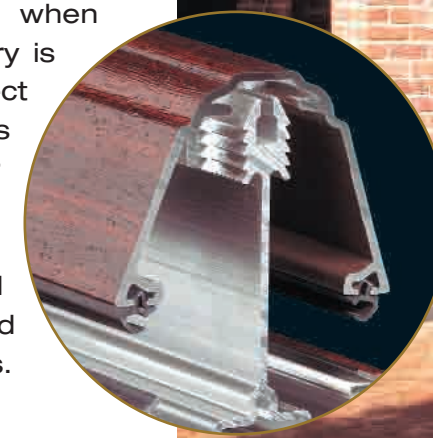

Dark colours absorb more heat than light colours. Simple laws of physics have to be considered at the design stage of any product. All woodgrain Global top cappings are foiled onto powder coated aluminium. So when your conservatory is subjected to direct sunlight it does not warp or distort, which would risk the structural integrity and weather fastness.